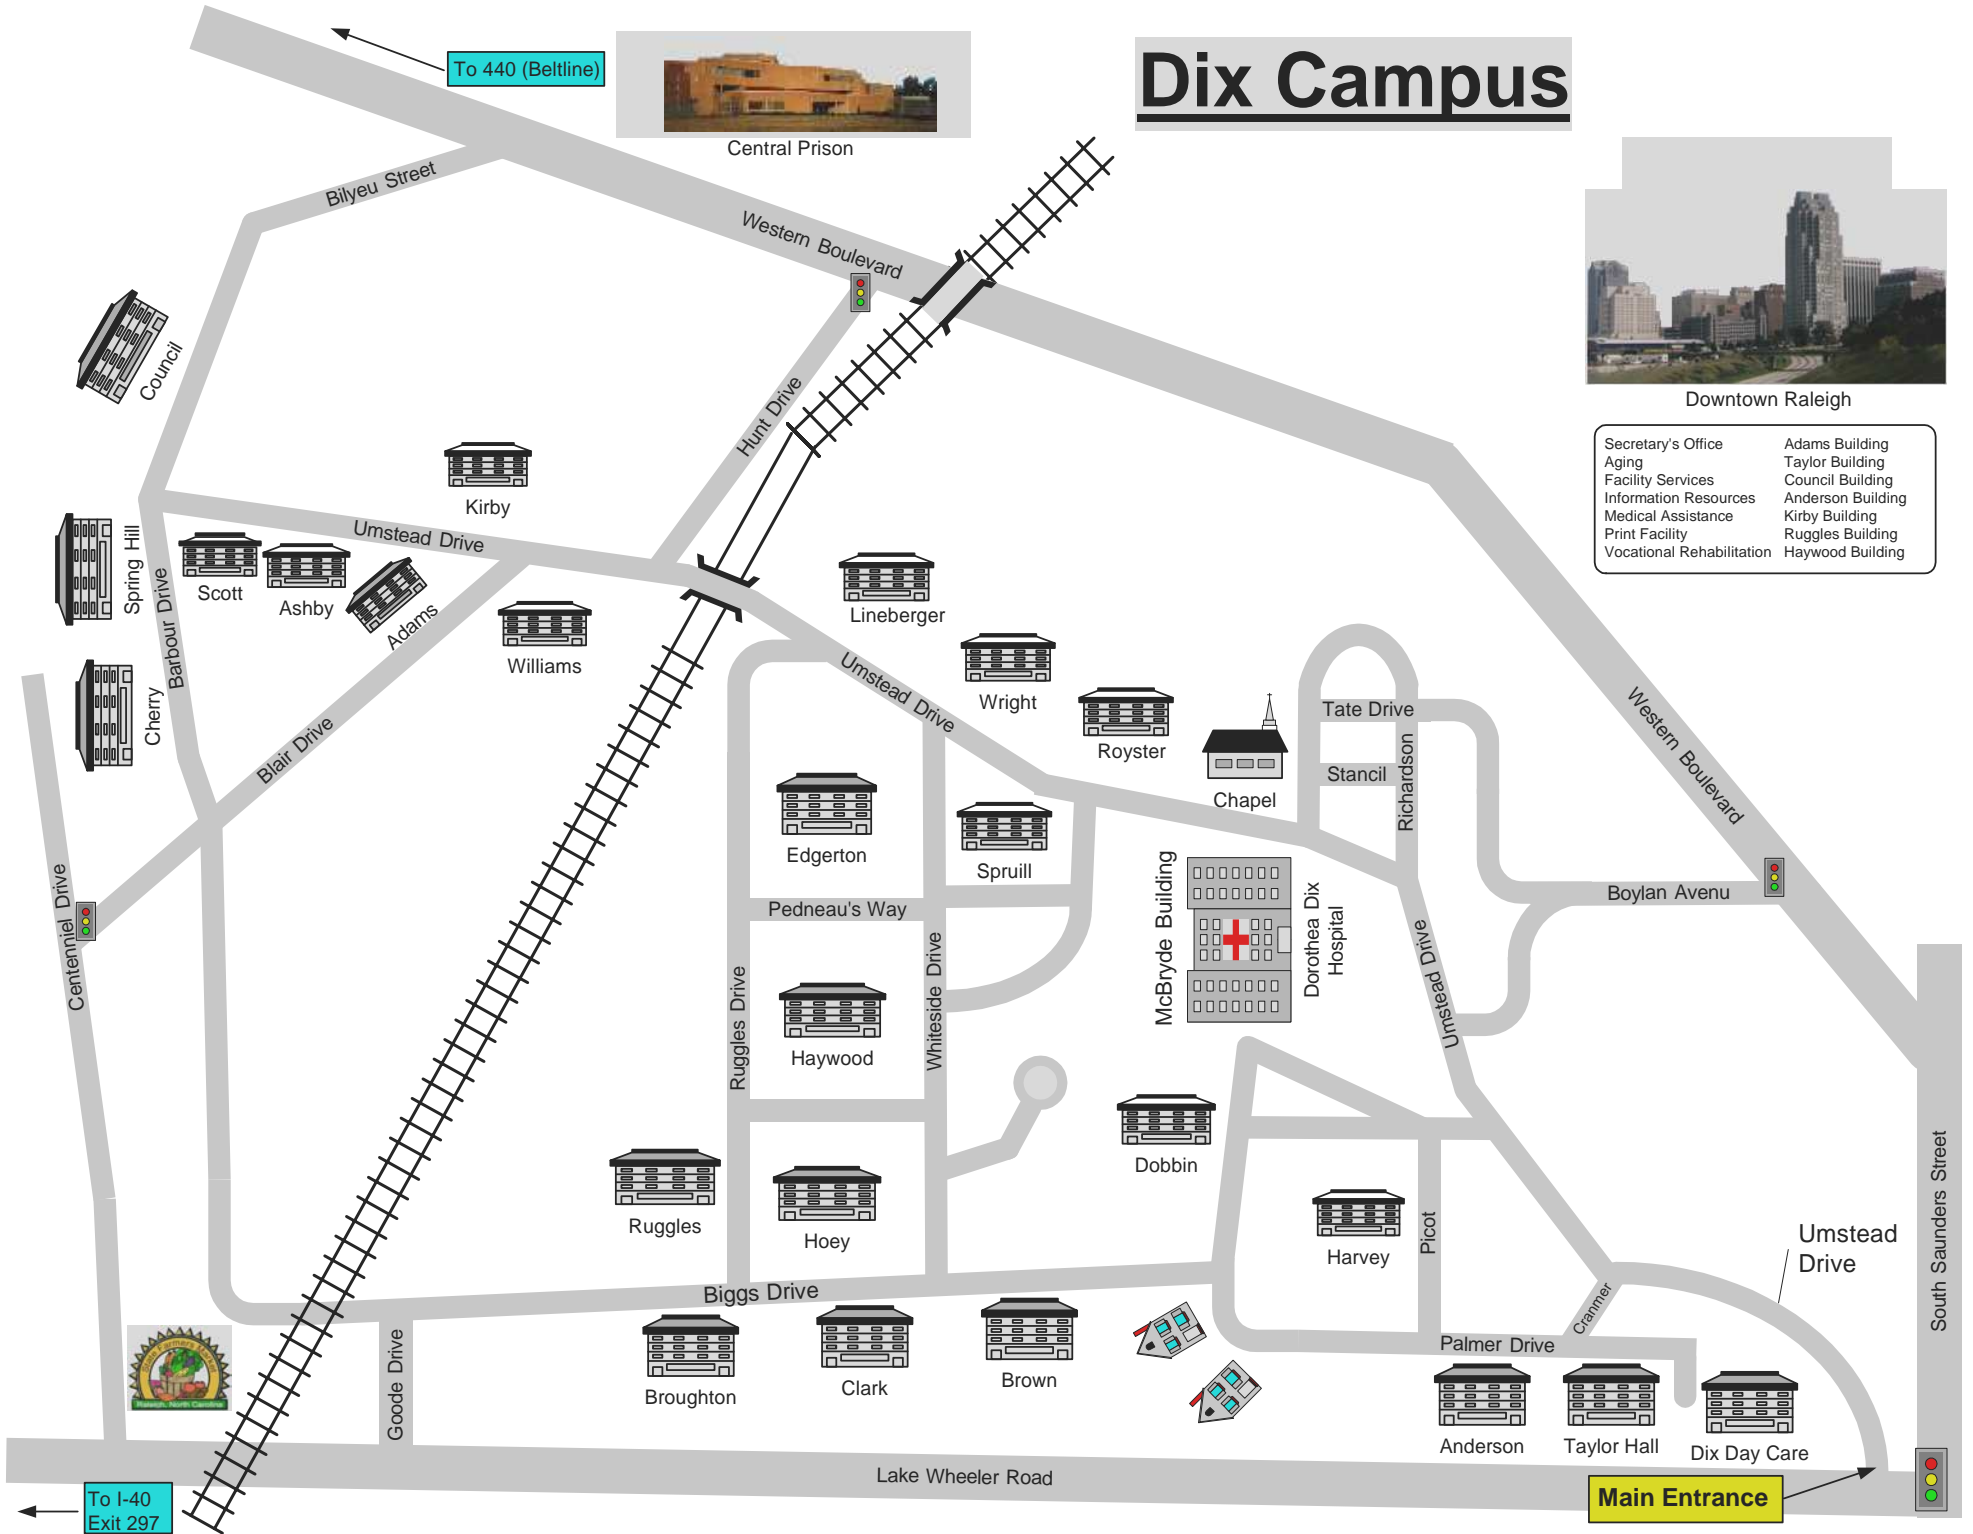

Dix Campus

Central Prison

Downtown Raleigh

- | | |
|---------------------------|-------------------|
| Secretary's Office | Adams Building |
| Aging | Taylor Building |
| Facility Services | Council Building |
| Information Resources | Anderson Building |
| Medical Assistance | Kirby Building |
| Print Facility | Ruggles Building |
| Vocational Rehabilitation | Haywood Building |

To 440 (Beltline)

To I-40
Exit 297

Main Entrance